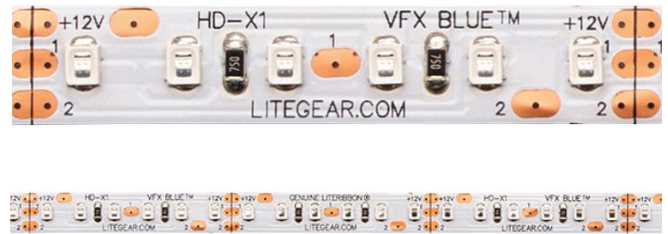

The Cinema Series of LED LiteRibbon is the single best applied phosphor LED product available in the industry. With staggering CRI and full-spectrum output, the Cinema Series is 30% brighter than the previous VHO Pro LiteRibbon. This all-new LiteRibbon proudly joins the LiteGear Cinema family of unified color-space products including S2 LiteMat, LiteMat Plus, and LiteTile Plus.

12 SPECIFICATIONS, 12V DC

Product Name: LiteRibbon Cinema VFX Blue, X1 12V DC, 5 m

Item Number: LR-CS-12-BLU-HD-X1

Optical System: Flexible LED tape

Color Name: Cinema VFX Blue

Power: 100W (total potential power per 5 meter roll)

Voltage Input: 12V DC nominal (8-13.5V DC constant voltage)

Current: 8.33A (total potential current per 5 meter roll)

Wavelength: 460~465nm

CRI: N/A

TLCI: N/A

Beam Angle: 120°

Lumens per Meter: 318.2

Weight: 0.9 kg. (3.1oz.) (with input lead)

Width: 10 mm (0.47 in.)

Length: 5 m (16.4 ft)

Ribbon Overall Thickness: 1.5 mm (0.06 in.)

Cut Segment Length: 50 mm (1.96 in.)

Cut Segments per Meter: 20

Total LED Quantity: 600

LEDs per Meter: 120

LEDs per Cut Segment: 6