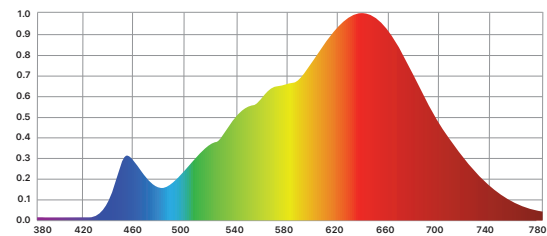

PHOTOMETRIC DATA 12V

	12 in. FC (spread, in.)	30 cm. Lux (spread, cm.)	24 in. FC (spread, in.)	61 cm Lux (spread, cm.)	36 in. FC (spread, in.)	91 cm. Lux (spread, cm.)	48 in. FC (spread, in.)	122 cm Lux (spread, cm.)	60 in. FC (spread, in.)	152 cm. Lux (spread, cm.)
2600K, 12V	603.2 (38.4x28.6)	6493 (98x73)	150.8 (76.8x57.2)	1623 (195x145)	67 (115.2x85.8)	721 (293x218)	37.7 (153.6x114.4)	406 (390x291)	24.1 (192x143)	260 (488x363)

PHOTOMETRIC DATA 24V

	12 in. FC (spread, in.)	30 cm. Lux (spread, cm.)	24 in. FC (spread, in.)	61 cm Lux (spread, cm.)	36 in. FC (spread, in.)	91 cm. Lux (spread, cm.)	48 in. FC (spread, in.)	122 cm Lux (spread, cm.)	60 in. FC (spread, in.)	152 cm. Lux (spread, cm.)
2600K, 24V	726.4 (34x27.6)	7819 (94x70)	181.6 (73.9x55.2)	1955 (188x140)	80.7 (110.9x82.8)	868 (282x210)	45.4 (147.8x110.4)	489 (375x281)	29 (148.8x138)	313 (469x351)

ACCESSORIES

Control

LD-PRO-HYBRID	LiteDimmer Hybrid 8A
LD-PRO-HYBRID-HICAP	LiteDimmer Hybrid 16A

Power Supply

PS-12V-8A-F-UL	Power Supply, Desktop, 12V DC, 8A, 96W
PS-12V-16A-PH	Power Supply, Desktop, 12V DC, 16A, 240W

Cable Extension

CA-PH3-EXT-12F-FLAT-B	Phoenix-3 Extension Cable, 12 ft.

TUNGSTEN — SPECTRAL DISTRIBUTION