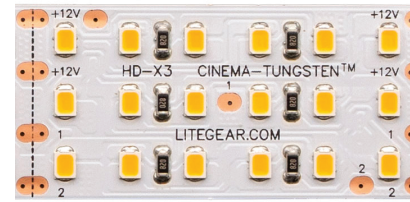

12 SPECIFICATIONS, 12V DC

Product Name: LiteRibbon Cinema Tungsten, X3 12V DC, 1.5 m
Item Number: LR-CS-12-TUN-HD-X3
Optical System: Flexible LED tape
Color Name: Cinema Tungsten
Power: 90W (total potential power per 1.5 meter roll)
Voltage Input: 12V DC nominal (8-13.5V DC constant voltage)
Current: 7.5A (total potential current per 1.5 meter roll)
CCT: 2600K (+/-100K)
CRI: 95
TLCI: 98
Beam Angle: 120°
Lumens: 4693.2
Weight: .08 kg. (2.75 oz.)
Width: 25 mm (0.99 in.)
Length: 1.5 m (4.9 ft)
Ribbon Overall Thickness: 1.5 mm (0.06 in.)
Cut Segment Length: 50 mm (1.96 in.)
Cut Segments per Meter: 20
Total LED Quantity: 540
LEDs per Meter: 360
LEDs per Cut Segment: 18
LED Spacing: 8.3 mm (0.33 in.) Center to Center
Dimming Range: 0-100%
Operating Temperature: -20°C to +50°C (68°F to +122°F)
Connector: Phoenix 3-Female
Mounting: PSA backing
LED Lifetime: 50,000 Hrs
IP Rating: 20
Certifications: UL Listed (Canada/US), CE Compliant (Europe)

24 SPECIFICATIONS, 24V DC

Product Name: LiteRibbon Cinema Tungsten, X3 24V DC, 3 m
Item Number: LR-CS-24-TUN-HD-X3
Optical System: Flexible LED tape
Color Name: Cinema Tungsten
Power: 180W (total potential power per 3 meter roll)
Voltage Input: 24V DC nominal (16-26V DC constant voltage)
Current: 7.5A (total potential current per 3 meter roll)
CCT: 2600K (+ / - 100K)
CRI: 95
TLCI: 98
Beam Angle: 120°
Lumens: 4593.4
Weight: .08 kg. (2.75 oz.)
Width: 25 mm (0.99 in.)
Length: 3 m (9.9 ft)
Ribbon Overall Thickness: 1.5 mm (0.06 in.)
Cut Segment Length: 100 mm (3.94 in.)
Cut Segments per Meter: 10
Total LED Quantity: 1080
LEDs per Meter: 360
LEDs per Cut Segment: 36
LED Spacing: 8.3 mm (0.33 in.) Center to Center
Dimming Range: 0-100%
Operating Temperature: -20°C to +50°C (68°F to +122°F)
Connector: Phoenix 3-Female
Mounting: PSA backing
LED Lifetime: 50,000 Hrs
IP Rating: 20
Certifications: UL Listed (Canada/US), CE Compliant (Europe)