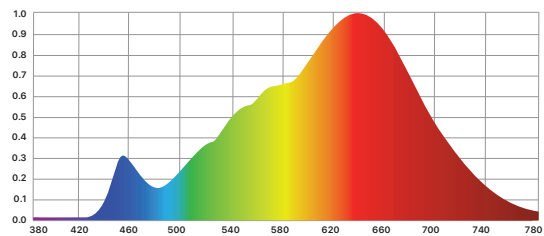

PHOTOMETRIC DATA 12V

	12 in. FC (spread, in.)	30 cm. Lux (spread, cm.)	24 in. FC (spread, in.)	61 cm Lux (spread, cm.)	36 in. FC (spread, in.)	91 cm. Lux (spread, cm.)	48 in. FC (spread, in.)	122 cm Lux (spread, cm.)	60 in. FC (spread, in.)	152 cm. Lux (spread, cm.)
2600K, 12V	238.4 (37x28.6)	2566 (94x73)	58 (73.9x57.2)	642 (188x145)	25.8 (110.9x85.8)	285 (282x218)	14.5 (147.8x114.4)	160 (375x291)	9.3 (184.8x143)	103 (469x363)

PHOTOMETRIC DATA 24V

	12 in. FC (spread, in.)	30 cm. Lux (spread, cm.)	24 in. FC (spread, in.)	61 cm Lux (spread, cm.)	36 in. FC (spread, in.)	91 cm. Lux (spread, cm.)	48 in. FC (spread, in.)	122 cm Lux (spread, cm.)	60 in. FC (spread, in.)	152 cm. Lux (spread, cm.)
2600K, 24V	275.2 (38.4x27.6)	2962 (98x70)	68.8 (76.8x55.2)	741 (195x140)	30.6 (115.2x82.8)	329 (293x210)	17.2 (153.6x110.4)	185 (390x281)	11 (192x138)	118 (488x351)

ACCESSORIES

Control

LD-PRO-HYBRID	LiteDimmer Hybrid 8A
LD-PRO-HYBRID-HICAP	LiteDimmer Hybrid 16A

Power Supply

PS-12V-8A-F-UL	Power Supply, Desktop, 12V DC, 8A, 96W
PS-12V-16A-PH	Power Supply, Desktop, 12V DC, 16A, 240W

Cable Extension

CA-PH3-EXT-12F-FLAT-B	Phoenix-3 Extension Cable, 12 ft.

TUNGSTEN — SPECTRAL DISTRIBUTION