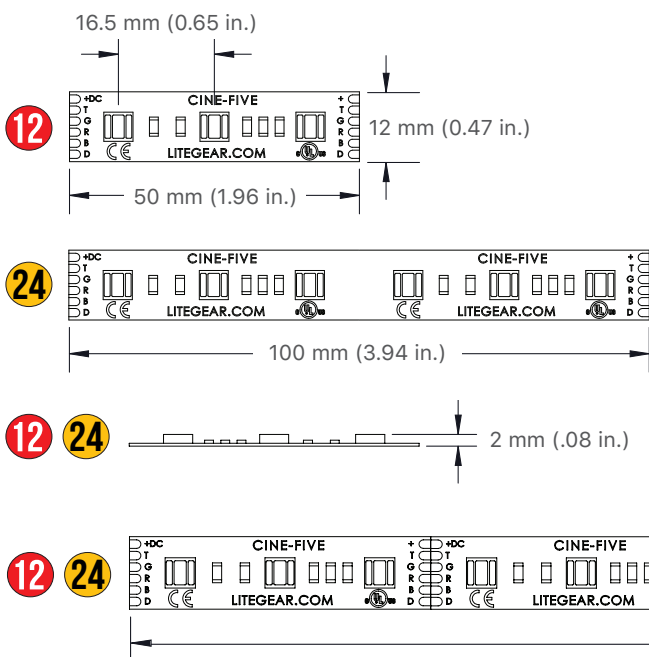

PHOTOMETRIC DATA - Inches/Foot Candles

	12 in. Foot Candles (Spread, Inches)	24 in. Foot Candles (Spread, Inches)	36 in. Foot Candles (Spread, Inches)	48 in. Foot Candles (Spread, Inches)	60 in. Foot Candles (Spread, Inches)
Daylite 6000K	153.9 (33.0 x 25.7)	38.5 (33.0 x 25.7)	17.1 (99.1 x 77.2)	9.6 (132.1 x 102.9)	6.2 (165.2 x 128.7)
Tungsten 2600K	147 (30.7 x 24.9)	36.8 (61.4 x 49.7)	16.3 (92.2 x 4.6)	9.2 (122.9 x 99.4)	5.9 (153.6 x 124.3)
Red	47.7 (37.0 x 27.6)	11.9 (73.9 x 55.2)	5.3 (110.9 x 82.8)	3.0 (147.8 x 110.4)	1.9 (184.8 x 138.0)
Green	98.4 (39.9 x 28.6)	24.6 (79.9 x 57.2)	10.9 (119.8 x 85.8)	6.2 (159.8 x 114.4)	3.9 (199.7 x 143.0)
Blue	22.7 (28.6 x 26.7)	5.7 (57.2 x 53.3)	2.5 (85.8 x 80)	1.4 (114.4 x 106)	0.9 (143 x 133.3)

PHOTOMETRIC DATA - Centimeters/Lux

	30 cm Lux (Spread, Centimeters)	61 cm Lux (Spread, Centimeters)	91 cm Lux (Spread, Centimeters)	122 cm Lux (Spread, Centimeters)	152 cm Lux (Spread, Centimeters)
Daylite 6000K	1657 (84 x 65)	414 (168 x 131)	184 (252 x 196)	104 (336 x 261)	66 (420 x 327)
Tungsten 2600K	1583 (78 x 63)	396 (156 x 126)	176 (234 x 189)	99 (312 x 253)	63 (390 x 316)
Red	513 (94 x 70)	128 (188 x 140)	57 (282 x 210)	32 (375 x 281)	21 (496 x 351)
Green	1059 (101 x 73)	256 (203 x 145)	118 (304 x 218)	66 (406 x 291)	42 (507 x 363)
Blue	245 (73 x 68)	61 (145 x 135)	27 (218 x 203)	15 (291 x 271)	10 (363 x 339)

ACCESSORIES

Control

LiteDimmer Studio Series 5X8v2 (LD-STUDIO-DMX-5X8-V2)

Power Supply

12 Volt, 250 Watt Desktop Power Supply (PS-12V-250W-F-PL4)

24 Volt, 250 Watt Desktop Power Supply (PS-24V-250W-F-PL4)

Adapter

PL4 Male to Bare-End (CA-PL4.M-BE)