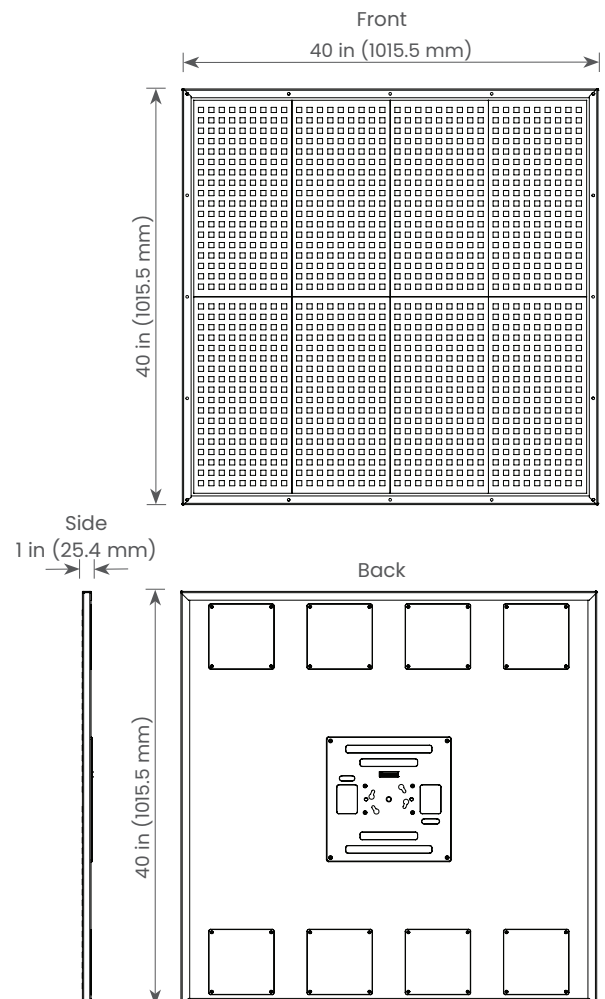

**PRELIMINARY
SPECIFICATIONS**

Product Name: LiteMat Spectrum 8
Item Number: LM-SPECTRUM-EIGHT-G2
Model: 256-1
Beam Angle: 53° HPA
Input Voltage: 48V DC
Input Current: 8.64A
Total Power: 400W Nominal
Color Temperature Range: 2,000K to 11,000K
Tint Control: Full plus and minus green adjustment
Dimming Range: 0 to 100% Continuous (When paired with a compatible LiteGear Dimmer)
Colored Light: 6-color, wide gamut hue and saturation control
Estimated LED Lifetime: 50,000 hrs
Power & Data Connector: PDX
Pixels: 8 large format pixels
IP Rating: IP20
Max Operating Temp: 122°F (50°C)
Weight: 21.1 lbs (9.6 kg)
Color Rendition: CRI Average: >= 95 TLCI Average: >= 95
Total LED Quantity: 5,184
Dimensions: Height: 40 in. (1015.5 mm) Width: 40 in. (1015.5 mm) Depth: 1 in. (25.4 mm)
Mounting: kMount
Certifications: ETL, CE, UKCA, FCC (certification pending)