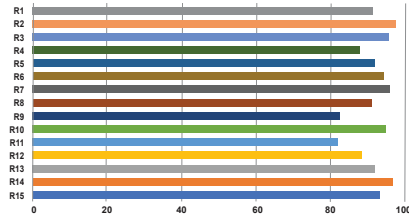

TUNGSTEN COLOR INDEX