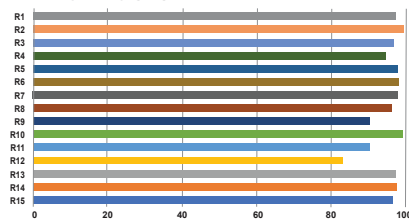

DAYLIGHT COLOR INDEX

ACCESSORIES

Head

LMA-SPECTRUM-FOUR-G2   LiteMat Spectrum 4 Head (2023)

Diffusion

LMA-FOUR-DIFF-F   LiteMat 4 Full Diffuser

LMA-FOUR-DIFF-H   LiteMat 4 Half Diffuser

LMA-FOUR-DIFF-Q   LiteMat 4 Quarter Diffuser

Skirt

LMA-FOUR-SKIRT   LiteMat 4 PolySkirt

Grids

LMA-FOUR-LC-GRID   LiteMat 4 Parasquare Louver

LMA-FOUR-LC-PG30   LiteMat 4 Polygrid, 30°

LMA-FOUR-LC-PG60   LiteMat 4 Polygrid, 60°

LMA-FOUR-LC-PG90   LiteMat 4 Polygrid, 90°

LMA-FOUR-LC-SNAPGRID40   LiteMat 4 Snapgrid 40 w/ Storage Bag

Dimmer

LD-SPECTRUM-ACDC200   LiteDimmer Spectrum AC/DC 200

LD-SPECTRUM-ACDC400   LiteDimmer Spectrum AC/DC 400

Cable

CA-PDX-EXT-25   PDX Extension Cable 25 ft (7.5 m)

CA-PDX-EXT-50   PDX Extension Cable 50 ft (15 m)

Mounting

LMA-LITEMOUNT   LiteMount

LMA-LITEMOUNT-XL   LiteMount, Extra Large

Bag

LMA-FOUR-BAG   LiteMat 4 Kit Bag