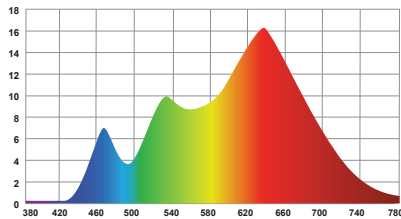

PHOTOMETRIC DATA

Diffusion	Color Temp.	3.3 ft, FC (spread, ft)	1 m, Lux (spread, m)	9.8 ft, FC (spread, ft)	3 m, Lux (spread, m)	16.4 ft, FC (spread, ft)	5 m, Lux (spread, m)	23 ft, FC (spread, ft)	7 m, Lux (spread, m)	29.5 ft, FC (spread, ft)	9 m, Lux (spread, m)	39.4 ft, FC (spread, m)	12 m, Lux (spread, m)
None	3200K	698 (8.8)	7,510 (2.7)	78 (26)	834 (7.9)	28 (43.5)	300 (13.3)	14 (61)	153 (18.6)	9 (78.3)	93 (23.9)	5 (104.6)	52 (31.9)
	5600K	699 (8.8)	7,510 (2.7)	78 (26)	834 (7.9)	28 (43.5)	300 (13.3)	14 (61)	153 (18.6)	9 (78.3)	93 (23.9)	5 (104.6)	52 (31.9)
Quarter	3200K	541 (7.6)	5,818 (2.3)	60 (22.5)	646 (6.9)	22 (37.7)	233 (11.5)	11 (52.9)	119 (16.1)	7 (67.9)	72 (20.7)	4 (90.6)	40 (27.6)
	5600K	574 (7.6)	6,178 (2.3)	64 (22.5)	686 (6.9)	23 (37.7)	247 (11.5)	12 (52.9)	126 (16.1)	7 (67.9)	76 (20.7)	4 (90.6)	43 (27.6)
Half	3200K	452 (7.3)	4,866 (7.3)	50 (21.8)	541 (6.6)	18 (36.4)	195 (11.1)	9 (51.1)	99 (15.6)	6 (65.5)	60 (20)	3 (87.5)	34 (26.7)
	5600K	481 (7.3)	5,177 (7.3)	53 (21.8)	575 (6.6)	19 (36.4)	207 (11.1)	10 (51.1)	106 (15.6)	6 (65.5)	64 (20)	3 (87.5)	36 (26.7)
Full	3200K	314 (7.9)	3,384 (2.4)	35 (23.4)	376 (7.1)	13 (39.1)	135 (11.9)	6 (54.8)	69 (16.7)	4 (70.3)	42 (21.4)	2 (93.9)	24 (28.6)
	5600K	351 (7.9)	3,775 (2.4)	39 (23.4)	419 (7.1)	14 (39.1)	151 (11.9)	7 (54.8)	77 (16.7)	4 (70.3)	47 (21.4)	2 (93.9)	26 (28.6)

TUNGSTEN SPECTRAL GRAPH