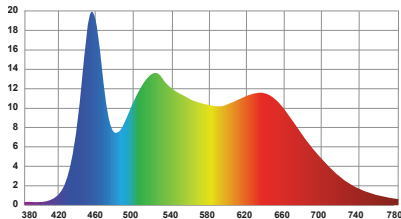

DAYLIGHT SPECTRAL GRAPH