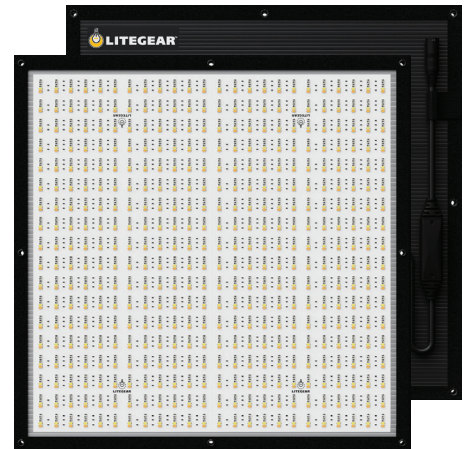

Designed to be rigid, lightweight, ultra-thin, and easy to rig, the versatile LiteMat Spectrum 2 is the go-to lighting solution for stage, studio, or location lighting setups. The evolution of the LiteMat Spectrum includes a more robust design in a feature-packed fixture that will meet your lighting needs now and into the future. Features included in the LiteMat Spectrum 2 include smoother low-end dimming, two mappable large format pixels, precision-calibrated electronics, and updateable pixel driver firmware.

**PRELIMINARY**  
SPECIFICATIONS

Product Name: LiteMat Spectrum 2
Item Number: LM-SPECTRUM-TWO-G2
Model: 252-1
Beam Angle: 56° HPA
Input Voltage: 48V DC
Input Current: 2.08A
Total Power: 100W Nominal
Color Temperature Range: 2,000K to 11,000K
Tint Control: Full plus and minus green adjustment
Dimming Range: 0 to 100% Continuous (When paired with a compatible LiteGear Dimmer)
Colored Light: 6-color, wide gamut hue and saturation control
Estimated LED Lifetime: 50,000 hrs
Power & Data Connector: PDX
Pixels: 2 large format pixels
IP Rating: IP20
Max Operating Temp: 122°F (50°C)
Weight: 7.19 lbs (3.3 kg)
Color Rendition: CRI Average: >= 95 TLCI Average: >= 95
Total LED Quantity: 2,592
Dimensions: Height: 21.1 in. (535.4 mm) Width: 21.1 in. (535.4 mm) Depth: 1 in. (25.4 mm)
Mounting: kMount
Certifications: ETL, CE, UKCA, FCC (certification pending)