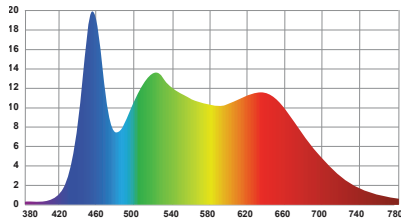

DAYLIGHT SPECTRAL GRAPH