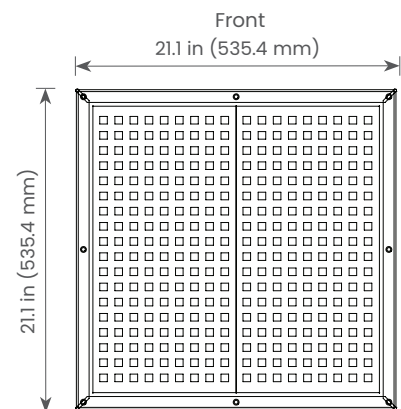

**PRELIMINARY**  
SPECIFICATIONS

Product Name: LiteMat Spectrum 2
Item Number: LM-SPECTRUM-TWO-G2
Model: 252-1
Beam Angle: 56° HPA
Input Voltage: 48V DC
Input Current: 2.08A
Total Power: 100W Nominal
Color Temperature Range: 2,000K to 11,000K
Tint Control: Full plus and minus green adjustment
Dimming Range: 0 to 100% Continuous (When paired with a compatible LiteGear Dimmer)
Colored Light: 6-color, wide gamut hue and saturation control
Estimated LED Lifetime: 50,000 hrs
Power & Data Connector: PDX
Pixels: 2 large format pixels
IP Rating: IP20
Max Operating Temp: 122°F (50°C)
Weight: 7.19 lbs (3.3 kg)
Color Rendition: CRI Average: >= 95 TLCI Average: >= 95
Total LED Quantity: 2,592
Dimensions: Height: 21.1 in. (535.4 mm) Width: 21.1 in. (535.4 mm) Depth: 1 in. (25.4 mm)
Mounting: kMount
Certifications: ETL, CE, UKCA, FCC (certification pending)