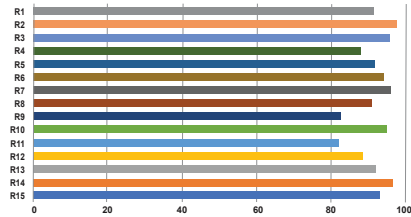

TUNGSTEN COLOR INDEX