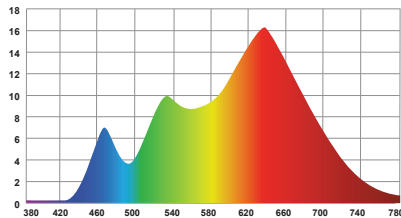

PHOTOMETRIC DATA

Diffusion	Color Temp.	3.3 ft, FC (spread, ft)	1 m, Lux (spread, m)	9.8 ft, FC (spread, ft)	3 m, Lux (spread, m)	16.4 ft, FC (spread, ft)	5 m, Lux (spread, m)	23 ft, FC (spread, ft)	7 m, Lux (spread, m)	29.5 ft, FC (spread, ft)	9 m, Lux (spread, m)	39.4 ft, FC (spread, ft)	12 m, Lux (spread, m)
None	3200K	326 (8.8)	3,505 (2.7)	36 (26)	389 (7.9)	13 (43.5)	140 (13.3)	7 (61)	72 (18.6)	4 (78.3)	43 (23.9)	2 (104.6)	24 (31.9)
	5600K	353 (8.4)	3,805 (2.8)	39 (25.1)	423 (8.2)	14 (42)	152 (13.8)	7 (58.9)	78 (19.3)	4 (75.5)	47 (24.8)	2 (100.9)	26 (30.7)
Quarter	3200K	261 (7.1)	2,814 (2.2)	29 (21)	313 (6.4)	10 (35.2)	113 (10.7)	5 (49.3)	57 (15)	3 (63.3)	35 (19.3)	2 (84.5)	20 (25.8)
	5600K	286 (7.1)	3,074 (2.2)	32 (21)	342 (6.4)	11 (35.2)	123 (10.7)	6 (49.3)	63 (15)	4 (63.3)	38 (19.3)	2 (84.5)	21 (25.8)
Half	3200K	244 (7.1)	2,623 (2.2)	27 (21)	291 (6.6)	10 (35.2)	105 (11.1)	5 (49.3)	54 (15.6)	3 (63.3)	32 (20)	2 (84.5)	18 (25.8)
	5600K	265 (7.1)	2,854 (2.2)	29 (21)	317 (6.6)	11 (35.2)	114 (11.1)	5 (49.3)	58 (15.6)	2 (63.3)	35 (20)	1 (84.5)	20 (25.8)
Full	3200K	168 (7.3)	1,812 (2.2)	19 (21.8)	201 (6.6)	7 (36.4)	72 (11.1)	3 (51.1)	37 (15.6)	2 (65.5)	22 (20)	1 (87.5)	13 (26.7)
	5600K	183 (7.3)	1,973 (2.2)	20 (21.8)	219 (6.6)	7 (36.4)	79 (11.1)	4 (51.1)	40 (15.6)	2 (65.5)	24 (20)	1 (87.5)	14 (26.7)

TUNGSTEN SPECTRAL GRAPH