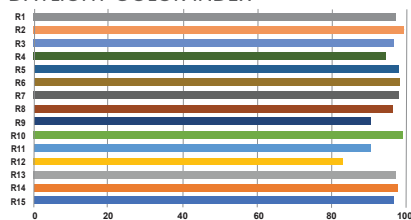

DAYLIGHT COLOR INDEX

ACCESSORIES

Head

LMA-SPECTRUM-TWO-G2 LiteMat Spectrum 2 Head (2023)

Diffusion

LMA-TWO-DIFF-F LiteMat 2 Full Diffuser

LMA-TWO-DIFF-H LiteMat 2 Half Diffuser

LMA-TWO-DIFF-Q LiteMat 2 Quarter Diffuser

Skirt

LMA-TWO-SKIRT LiteMat 2 PolySkirt

Grids

LMA-TWO-LC-GRID LiteMat 2 Parasquare Louver

LMA-TWO-LC-PG30 LiteMat 2 Polygrid, 30°

LMA-TWO-LC-PG60 LiteMat 2 Polygrid, 60°

LMA-TWO-LC-PG90 LiteMat 2 Polygrid, 90°

LMA-TWO-LC-SNAPGRID40 LiteMat 2 Snapgrid 40 w/ Storage Bag

Dimmer

LD-SPECTRUM-ACDC200 LiteDimmer Spectrum AC/DC 200

LD-SPECTRUM-ACDC400 LiteDimmer Spectrum AC/DC 400

Cable

CA-PDX-EXT-25 PDX Extension Cable 25 ft (7.5 m)

CA-PDX-EXT-50 PDX Extension Cable 50 ft (15 m)

Mounting

LMA-LITEMOUNT LiteMount

LMA-LITEMOUNT-XL LiteMount, Extra Large

Bag

LMA-TWO-BAG LiteMat 2 Kit Bag