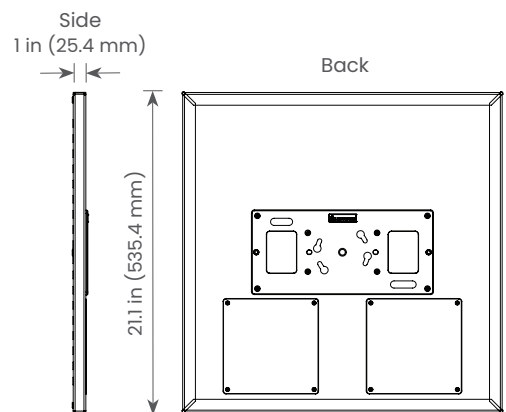

Designed to be rigid, lightweight, ultra-thin, and easy to rig, the versatile LiteMat Spectrum 2 is the go-to lighting solution for stage, studio, or location lighting setups. The evolution of the LiteMat Spectrum includes a more robust design in a feature-packed fixture that will meet your lighting needs now and into the future. Features included in the LiteMat Spectrum 2 include smoother low-end dimming, two mappable large format pixels, precision-calibrated electronics, and updateable pixel driver firmware.

**PRELIMINARY**  
SPECIFICATIONS

Product Name: LiteMat Spectrum 2
Item Number: LM-SPECTRUM-TWO-G2
Model: 252-1
Beam Angle: 56° HPA
Input Voltage: 48V DC
Input Current: 2.08A
Total Power: 100W Nominal
Color Temperature Range: 2,000K to 11,000K
Tint Control: Full plus and minus green adjustment
Dimming Range: 0 to 100% Continuous (When paired with a compatible LiteGear Dimmer)
Colored Light: 6-color, wide gamut hue and saturation control
Estimated LED Lifetime: 50,000 hrs
Power & Data Connector: PDX
Pixels: 2 large format pixels
IP Rating: IP20
Max Operating Temp: 122°F (50°C)
Weight: 7.19 lbs (3.3 kg)
Color Rendition: CRI Average: >= 95 TLCI Average: >= 95
Total LED Quantity: 2,592
Dimensions: Height: 21.1 in. (535.4 mm) Width: 21.1 in. (535.4 mm) Depth: 1 in. (25.4 mm)
Mounting: kMount
Certifications: ETL, CE, UKCA, FCC (certification pending)