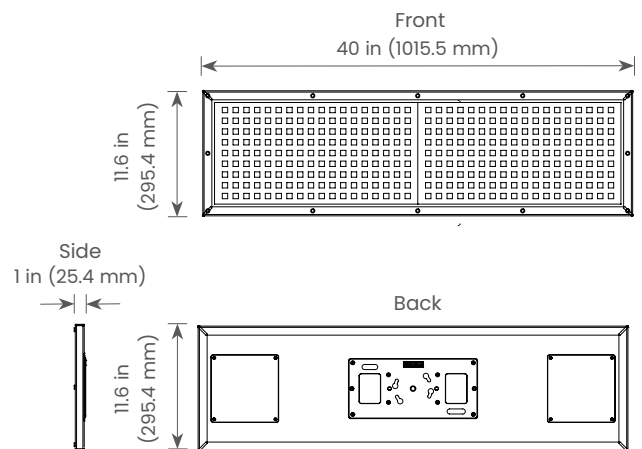

PRELIMINARY
SPECIFICATIONS

Product Name: LiteMat Spectrum 2L
Item Number: LM-SPECTRUM-TWO-L-G2
Model: 253-1
Beam Angle: 55° HPA
Input Voltage: 48V DC
Input Current: 2.08A
Total Power: 100W Nominal
Color Temperature Range: 2,000K to 11,000K
Tint Control: Full plus and minus green adjustment
Dimming Range: 0 to 100% Continuous (When paired with a compatible LiteGear Dimmer)
Colored Light: 6-color, wide gamut hue and saturation control
Estimated LED Lifetime: 50,000 hrs
Power & Data Connector: PDX
Pixels: 2 large format pixels
IP Rating: IP20
Max Operating Temp: 122°F (50°C)
Weight: 7.53 lbs (3.4 kg)
Color Rendition: CRI Average: >= 95 TLCI Average: >= 95
Total LED Quantity: 2,592
Dimensions: Height: 11.6 in. (295.4 mm) Width: 40 in. (1016 mm) Depth: 1 in. (25.4 mm)
Mounting: kMount
Certifications: ETL, CE, UKCA, FCC (certification pending)