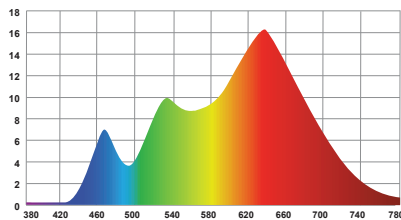

PHOTOMETRIC DATA

Diffusion	Color Temp.	3.3 ft, FC (spread, ft)	1 m, Lux (spread, m)	9.8 ft, FC (spread, ft)	3 m, Lux (spread, m)	16.4 ft, FC (spread, ft)	5 m, Lux (spread, m)	23 ft, FC (spread, ft)	7 m, Lux (spread, m)	29.5 ft, FC (spread, ft)	9 m, Lux (spread, m)	39.4 ft, FC (spread, ft)	12 m, Lux (spread, m)
None	3200K	324 (9.1)	3,485 (2.8)	36 (27)	387 (8.2)	13 (45.1)	139 (13.8)	7 (63.3)	71 (19.3)	4 (81.2)	43 (24.8)	2 (108.5)	24 (33.1)
	5600K	354 (9.1)	3,815 (2.8)	39 (27)	424 (8.2)	14 (45.1)	153 (13.8)	7 (63.3)	78 (19.3)	4 (81.2)	47 (24.8)	2 (108.5)	26 (33.1)
Quarter	3200K	245 (6.6)	2,633 (2)	27 (19.6)	293 (6)	10 (32.8)	105 (10)	5 (46)	54 (14)	3 (59)	33 (18)	2 (78.8)	20 (24)
	5600K	268 (6.6)	2,884 (2)	30 (19.6)	329 (6)	11 (32.8)	115 (10)	5 (46)	59 (14)	3 (59)	36 (18)	2 (78.8)	17 (24)
Half	3200K	227 (7.3)	2,443 (2.2)	25 (21.8)	271 (6.6)	9 (36.4)	98 (11.1)	5 (51.1)	50 (15.6)	3 (65.5)	30 (20)	2 (87.5)	17 (26.7)
	5600K	248 (7.3)	2,674 (2.2)	28 (21.8)	297 (6.6)	10 (36.4)	107 (11.1)	5 (51.1)	55 (15.6)	3 (65.5)	33 (20)	2 (87.5)	19 (26.7)
Full	3200K	151 (7.9)	1,622 (2.4)	17 (23.4)	180 (7.1)	6 (39.1)	65 (11.9)	3 (54.8)	33 (16.7)	2 (70.3)	20 (21.4)	1 (93.9)	11 (28.6)
	5600K	166 (7.9)	1,782 (2.4)	18 (23.4)	198 (7.1)	7 (39.1)	71 (11.9)	3 (54.8)	36 (16.7)	2 (70.3)	22 (21.4)	1 (93.9)	12 (28.6)

TUNGSTEN SPECTRAL GRAPH