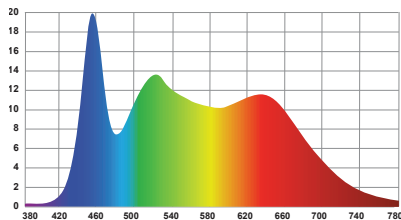

DAYLIGHT SPECTRAL GRAPH