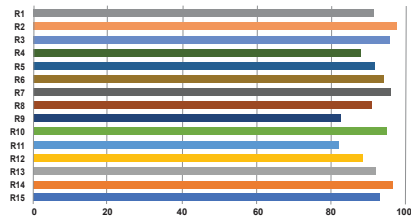

TUNGSTEN COLOR INDEX