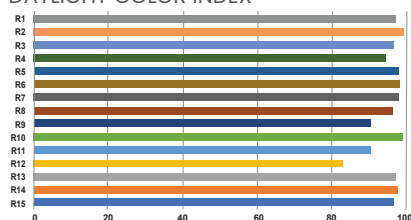

DAYLIGHT COLOR INDEX

ACCESSORIES

Head

LM-SPECTRUM-TWO-L-G2 LiteMat Spectrum 2L Head (2023)

Diffusion

LMA-TWO-L-DIFF-F LiteMat 2L Full Diffuser

LMA-TWO-L-DIFF-H LiteMat 2L Half Diffuser

LMA-TWO-L-DIFF-Q LiteMat 2L Quarter Diffuser

Skirt

LMA-TWO-L-SKIRT LiteMat 2L PolySkirt

Grids

LMA-TWO-L-LC-GRID LiteMat 2L Parasquare Louver

LMA-TWO-L-LC-PG30 LiteMat 2L Polygrid, 30°

LMA-TWO-L-LC-PG60 LiteMat 2L Polygrid, 60°

LMA-TWO-L-LC-PG90 LiteMat 2L Polygrid, 90°

LMA-TWO-L-LC-SNAPGRID40 LiteMat 2L Snapgrid 40 w/ Storage Bag

Dimmer

LD-SPECTRUM-ACDC200 LiteDimmer Spectrum AC/DC 200

LD-SPECTRUM-ACDC400 LiteDimmer Spectrum AC/DC 400

Cable

CA-PDX-EXT-25 PDX Extension Cable 25 ft (7.5 m)

CA-PDX-EXT-50 PDX Extension Cable 50 ft (15 m)

Mounting

LMA-LITEMOUNT LiteMount

LMA-LITEMOUNT-XL LiteMount, Extra Large

Bag

LMA-TWO-L-BAG LiteMat 2L Kit Bag