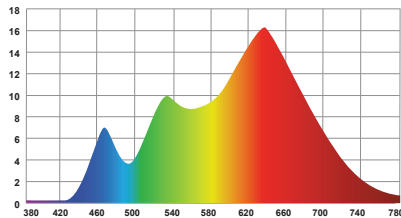

PHOTOMETRIC DATA

Diffusion	Color Temp.	3.3 ft, FC (spread, ft)	1 m, Lux (spread, m)	9.8 ft, FC (spread, ft)	3 m, Lux (spread, m)	16.4 ft, FC (spread, ft)	5 m, Lux (spread, m)	23 ft, FC (spread, ft)	7 m, Lux (spread, m)	29.5 ft, FC (spread, ft)	9 m, Lux (spread, m)	39.4 ft, FC (spread, ft)	12 m, Lux (spread, m)
None	3200K	166 (8.2)	1,792 (2.5)	18 (24.2)	199 (7.4)	7 (40.5)	72 (12.3)	3 (56.8)	37 (17.3)	2 (72.9)	22 (22.2)	1 (97.3)	12 (29.7)
	5600K	181 (8.2)	1,943 (2.5)	20 (24.2)	216 (7.4)	7 (40.5)	78 (12.3)	4 (56.8)	40 (17.3)	2 (72.9)	24 (22.2)	1 (97.3)	13 (29.7)
Quarter	3200K	112 (6.6)	1,202 (2)	12 (19.6)	134 (6)	4 (32.8)	48 (10)	2 (46)	25 (14)	1 (59)	15 (18)	1 (78.8)	8 (24)
	5600K	121 (6.6)	1,302 (2)	13 (19.6)	145 (6)	5 (32.8)	52 (10)	2 (46)	27 (14)	1 (59)	16 (18)	1 (78.8)	9 (24)
Half	3200K	108 (7.1)	1,162 (2.2)	12 (21)	129 (6.4)	4 (35.2)	46 (10.7)	2 (49.3)	24 (15)	1 (63.3)	14 (19.3)	1 (84.5)	8 (25.8)
	5600K	117 (7.1)	1,262 (2.2)	13 (21)	140 (6.4)	5 (35.2)	50 (10.7)	2 (49.3)	26 (15)	1 (63.3)	16 (19.3)	1 (84.5)	9 (25.8)
Full	3200K	69 (7.3)	741 (2.2)	8 (21.8)	82 (6.6)	3 (36.4)	30 (11.1)	1 (51.1)	15 (15.6)	1 (65.5)	9 (20)	0 (87.5)	5 (26.7)
	5600K	74 (7.3)	801 (2.2)	8 (21.8)	89 (6.6)	3 (36.4)	32 (11.1)	2 (51.1)	16 (15.6)	1 (65.5)	10 (20)	1 (87.5)	6 (26.7)

TUNGSTEN SPECTRAL GRAPH