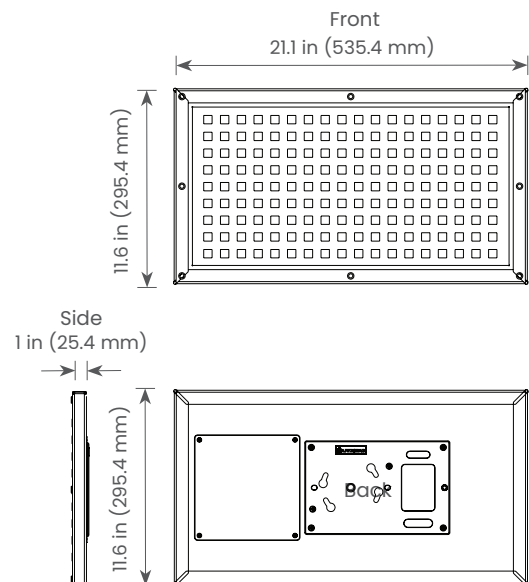

PRELIMINARY
SPECIFICATIONS

Product Name: LiteMat Spectrum 1
Item Number: LM-SPECTRUM-ONE-G2
Model: 251-1
Beam Angle: 50° HPA
Input Voltage: 48V DC
Input Current: 1.04A
Total Power: 50W Nominal
Color Temperature Range: 2,000K to 11,000K
Tint Control: Full plus and minus green adjustment
Dimming Range: 0 to 100% Continuous (When paired with a compatible LiteGear Dimmer)
Colored Light: 6-color, wide gamut hue and saturation control
Estimated LED Lifetime: 50,000 hrs
Power & Data Connector: PDX
Pixels: 1 large format pixel
IP Rating: IP20
Max Operating Temp: 122°F (50°C)
Weight: 4.7 lbs (2.1 kg)
Color Rendition: CRI Average: >= 95
TLCI Average: >= 95
Total LED Quantity: 2,592
Dimensions: Height: 11.6 in. (295.4 mm)
Width: 21.1 in. (535.4 mm)
Depth: 1 in. (25.4 mm)
Mounting: kMount
Certifications: ETL, CE, UKCA, FCC (certification pending)