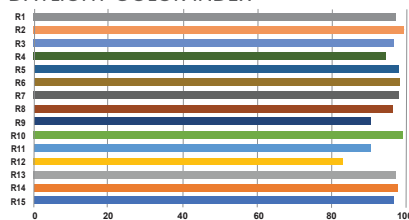

DAYLIGHT COLOR INDEX

ACCESSORIES

Head

LM-SPECTRUM-ONE-G2 LiteMat Spectrum 1 Head (2023)

Diffusion

LMA-ONE-DIFF-F LiteMat 1 Full Diffuser

LMA-ONE-DIFF-H LiteMat 1 Half Diffuser

LMA-ONE-DIFF-Q LiteMat 1 Quarter Diffuser

Skirt

LMA-ONE-SKIRT LiteMat 1 PolySkirt

Grids

LMA-ONE-LC-GRID LiteMat 1 Parasquare Louver

LMA-ONE-LC-PG30 LiteMat 1 Polygrid, 30°

LMA-ONE-LC-PG60 LiteMat 1 Polygrid, 60°

LMA-ONE-LC-PG90 LiteMat 1 Polygrid, 90°

LMA-ONE-LC-SNAPGRID40 LiteMat 1 Snapgrid 40 w/ Storage Bag

Dimmer

LD-SPECTRUM-ACDC200 LiteDimmer Spectrum AC/DC 200

LD-SPECTRUM-ACDC400 LiteDimmer Spectrum AC/DC 400

Cable

CA-PDX-EXT-25 PDX Extension Cable 25 ft (7.5 m)

CA-PDX-EXT-50 PDX Extension Cable 50 ft (15 m)

Mounting

LMA-LITEMOUNT LiteMount

LMA-LITEMOUNT-XL LiteMount, Extra Large

Bag

LMA-ONE-BAG LiteMat 1 Kit Bag