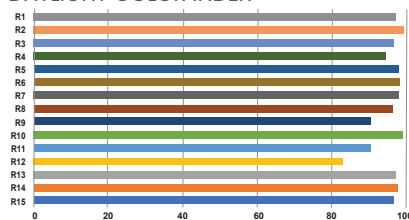

DAYLIGHT COLOR INDEX

ACCESSORIES

Head

LM-SPECTRUM-THREE-G2 LiteMat Spectrum 3 Head (2023)

Diffusion

LMA-THREE-DIFF-F LiteMat 3 Full Diffuser

LMA-THREE-DIFF-H LiteMat 3 Half Diffuser

LMA-THREE-DIFF-Q LiteMat 3 Quarter Diffuser

Skirt

LMATHREE-SKIRT LiteMat 3 PolySkirt

Grids

LMA-THREE-LC-GRID LiteMat 3 Parasquare Louver

LMA-THREE-LC-PG30 LiteMat 3 Polygrid, 30°

LMA-THREE-LC-PG60 LiteMat 3 Polygrid, 60°

LMA-THREE-LC-PG90 LiteMat 3 Polygrid, 90°

LMA-THREE-LC-SNAPGRID40 LiteMat 3 Snapgrid 40 w/ Storage Bag

Dimmer

LD-SPECTRUM-ACDC200 LiteDimmer Spectrum AC/DC 200

LD-SPECTRUM-ACDC400 LiteDimmer Spectrum AC/DC 400

Cable

CA-PDX-EXT-25 PDX Extension Cable 25 ft (7.5 m)

CA-PDX-EXT-50 PDX Extension Cable 50 ft (15 m)

Mounting

LMA-LITEMOUNT LiteMount

LMA-LITEMOUNT-XL LiteMount, Extra Large

Bag

LMA-THREE-BAG LiteMat 3 Kit Bag