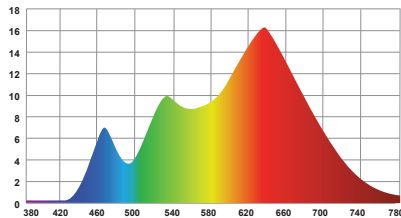

PHOTOMETRIC DATA

Diffusion	Color Temp.	3.3 ft, FC (spread, ft)	1 m, Lux (spread, m)	9.8 ft, FC (spread, ft)	3 m, Lux (spread, m)	16.4 ft, FC (spread, ft)	5 m, Lux (spread, m)	23 ft, FC (spread, ft)	7 m, Lux (spread, m)	29.5 ft, FC (spread, ft)	9 m, Lux (spread, m)	39.4 ft, FC (spread, ft)	12 m, Lux (spread, m)
None	3200K	498 (8.8)	5,357 (2.7)	55 (26)	595 (7.9)	20 (43.5)	214 (13.3)	10 (61)	109 (18.6)	6 (78.3)	66 (23.9)	3 (104.6)	37 (31.9)
	5600K	553 (8.8)	5,948 (2.7)	61 (26)	661 (7.9)	22 (43.5)	238 (13.3)	11 (61)	121 (18.6)	73 (78.3)	93 (23.9)	41 (104.6)	52 (31.9)
Quarter	3200K	413 (6.4)	4,446 (1.9)	46 (18.9)	494 (5.8)	17 (31.7)	178 (9.7)	8 (44.4)	91 (13.5)	5 (57)	55 (17.4)	3 (76.1)	31 (23.2)
	5600K	459 (6.4)	4,936 (1.9)	51 (18.9)	548 (5.8)	18 (31.7)	197 (9.7)	9 (44.4)	101 (13.5)	6 (57)	61 (17.4)	3 (76.1)	34 (23.2)
Half	3200K	335 (7.1)	3,605 (2.2)	37 (21)	401 (6.4)	13 (35.2)	144 (10.7)	7 (49.3)	74 (15.0)	4 (63.3)	45 (19.3)	2 (84.5)	25 (25.8)
	5600K	374 (7.1)	4,025 (2.2)	42 (21)	447 (6.4)	15 (35.2)	161 (10.7)	8 (49.3)	82 (15.0)	5 (63.3)	50 (19.3)	3 (84.5)	28 (25.8)
Full	3200K	304 (7.1)	3,274 (2.2)	34 (21)	364 (6.4)	12 (35.2)	131 (10.7)	6 (49.3)	67 (15.0)	4 (63.3)	40 (19.3)	2 (84.5)	23 (25.8)
	5600K	340 (7.1)	3,655 (2.2)	38 (21)	406 (6.4)	14 (35.2)	146 (10.7)	7 (49.3)	75 (15.0)	4 (63.3)	45 (19.3)	2 (84.5)	25 (25.8)

TUNGSTEN SPECTRAL GRAPH