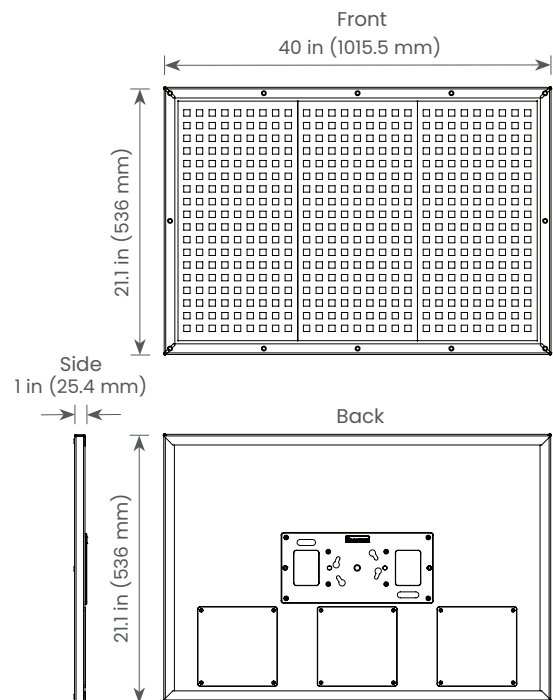

**PRELIMINARY**  
SPECIFICATIONS

Product Name: LiteMat Spectrum 3
Item Number: LM-SPECTRUM-THREE-G2
Model: 254-1
Beam Angle: 55° HPA
Input Voltage: 48V DC
Input Current: 3.13A
Total Power: 150W Nominal
Color Temperature Range: 2,000K to 11,000K
Tint Control: Full plus and minus green adjustment
Dimming Range: 0 to 100% Continuous (When paired with a compatible LiteGear Dimmer)
Colored Light: 6-color, wide gamut hue and saturation control
Estimated LED Lifetime: 50,000 hrs
Power & Data Connector: PDX
Pixels: 3 large format pixels
IP Rating: IP20
Max Operating Temp: 122°F (50°C)
Weight: 9.4 lbs (4.3 kg)
Color Rendition: CRI Average: >= 95
TLCI Average: >= 95
Total LED Quantity: 3888
Dimensions: Height: 21.1 in. (536 mm)
Width: 30.5 in. (775.7 mm)
Depth: 1 in. (25.4 mm)
Mounting: kMount
Certifications: ETL, CE, UKCA, FCC (certification pending)