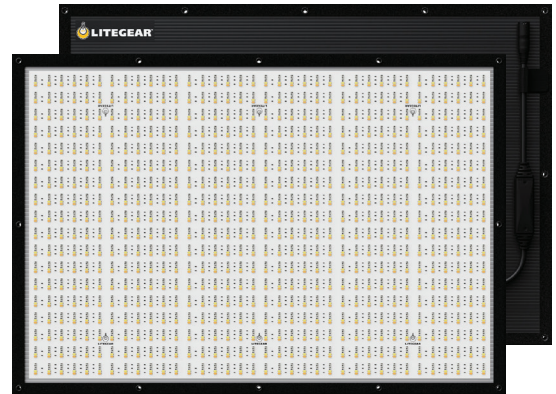

Designed to be rigid, lightweight, ultra-thin, and easy to rig, the versatile LiteMat Spectrum 3 is the go-to lighting solution for stage, studio, or location lighting setups. The evolution of the LiteMat Spectrum includes a more robust design in a feature-packed fixture that will meet your lighting needs now and into the future. Features included in the LiteMat Spectrum 3 include smoother low-end dimming, three mappable large format pixels, precision-calibrated electronics, and updateable pixel driver firmware.

**PRELIMINARY**  
SPECIFICATIONS

Product Name: LiteMat Spectrum 3
Item Number: LM-SPECTRUM-THREE-G2
Model: 254-1
Beam Angle: 55° HPA
Input Voltage: 48V DC
Input Current: 3.13A
Total Power: 150W Nominal
Color Temperature Range: 2,000K to 11,000K
Tint Control: Full plus and minus green adjustment
Dimming Range: 0 to 100% Continuous (When paired with a compatible LiteGear Dimmer)
Colored Light: 6-color, wide gamut hue and saturation control
Estimated LED Lifetime: 50,000 hrs
Power & Data Connector: PDX
Pixels: 3 large format pixels
IP Rating: IP20
Max Operating Temp: 122°F (50°C)
Weight: 9.4 lbs (4.3 kg)
Color Rendition: CRI Average: >= 95
TLCI Average: >= 95
Total LED Quantity: 3888
Dimensions: Height: 21.1 in. (536 mm)
Width: 30.5 in. (775.7 mm)
Depth: 1 in. (25.4 mm)
Mounting: kMount
Certifications: ETL, CE, UKCA, FCC (certification pending)