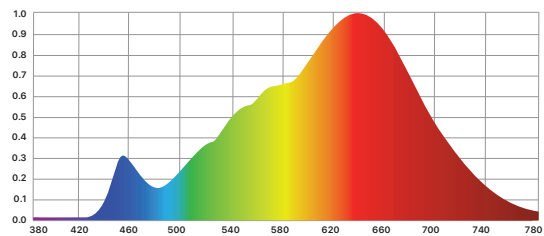

PHOTOMETRIC DATA 12V

	12 in. FC (spread, in.)	30 cm. Lux (spread, cm.)	24 in. FC (spread, in.)	61 cm Lux (spread, cm.)	36 in. FC (spread, in.)	91 cm. Lux (spread, cm.)	48 in. FC (spread, in.)	122 cm Lux (spread, cm.)	60 in. FC (spread, in.)	152 cm. Lux (spread, cm.)
3000K, 12V	257.6 (35.6x30.7)	2773 (90x78)	64.6 (71.2x61.4)	693 (181x156)	28.6 (106.7x92.2)	308 (271x234)	16.1 (142.3x122.9)	173 (362x312)	10.3 (177.9x153.6)	111 (452x390)

PHOTOMETRIC DATA 24V

	12 in. FC (spread, in.)	30 cm. Lux (spread, cm.)	24 in. FC (spread, in.)	61 cm Lux (spread, cm.)	36 in. FC (spread, in.)	91 cm. Lux (spread, cm.)	48 in. FC (spread, in.)	122 cm Lux (spread, cm.)	60 in. FC (spread, in.)	152 cm. Lux (spread, cm.)
3000K, 24V	307.2 (35.6x27.6)	3307 (90x70)	76.8 (71.2x55.2)	827 (181x140)	34.1 (106.7x82.8)	367 (271x210)	19.2 (142.3x110.4)	207 (362x281)	12.3 (177.9x138)	132 (452x351)

ACCESSORIES

Control

LD-PRO-HYBRID	LiteDimmer Hybrid 8A
LD-PRO-HYBRID-HICAP	LiteDimmer Hybrid 16A

Power Supply

PS-12V-8A-F-UL	Power Supply, Desktop, 12V DC, 8A, 96W
PS-12V-16A-PH	Power Supply, Desktop, 12V DC, 16A, 240W

Cable Extension

CA-PH3-EXT-12F-FLAT-B	Phoenix-3 Extension Cable, 12 ft.

TUNGSTEN — SPECTRAL DISTRIBUTION