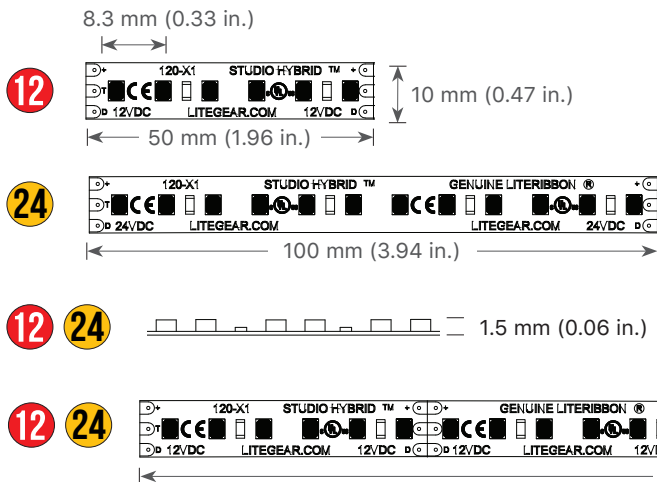

PHOTOMETRIC DATA 24V

	12 in. FC (spread, in.)	30 cm. Lux (spread, cm.)	24 in. FC (spread, in.)	61 cm Lux (spread, cm.)	36 in. FC (spread, in.)	91 cm. Lux (spread, cm.)	48 in. FC (spread, in.)	122 cm Lux (spread, cm.)	60 in. FC (spread, in.)	152 cm. Lux (spread, cm.)
3000K, 24V	265.6 (35.6x27.6)	2859 (90x70)	66.4 (71.2x55.2)	715 (181x140)	29.5 (106.7x82.8)	318 (271x210)	16.6 (142.3x110.4)	179 (362x281)	10.6 (177.9x138)	114 (452x351)
4190K, 24V	328 (35.6x26.7)	3531 (90x68)	82 (71.2x53.3)	883 (181x135)	36.4 (106.7x80)	392 (271x203)	20.5 (142.3x106.6)	221 (362x271)	13.1 (177.9x133.3)	141 (452x339)
6000K, 24V	304 (37x27.6)	3272 (94x70)	76 (73.9x55.2)	818 (188x140)	33.8 (110.9x82.8)	364 (282x210)	19 (147.8x110.4)	205 (375x281)	12.2 (184.8x138)	131 (469x351)

ACCESSORIES

Control

LD-PRO-HYBRID	LiteDimmer Hybrid 8A
LD-PRO-HYBRID-HICAP	LiteDimmer Hybrid 16A

Power Supply

PS-12V-8A-F-UL	Power Supply, Desktop, 12V DC, 8A, 96W
PS-12V-16A-PH	Power Supply, Desktop, 12V DC, 16A, 240W

Cable Extension

CA-PH3-EXT-12F-FLAT-B	Phoenix-3 Extension Cable, 12 ft.