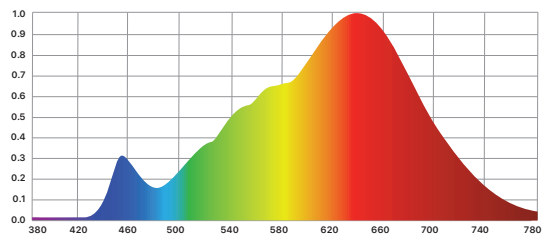

PHOTOMETRIC DATA 12V

	12 in. FC (spread, in.)	30 cm. Lux (spread, cm.)	24 in. FC (spread, in.)	61 cm Lux (spread, cm.)	36 in. FC (spread, in.)	91 cm. Lux (spread, cm.)	48 in. FC (spread, in.)	122 cm Lux (spread, cm.)	60 in. FC (spread, in.)	152 cm. Lux (spread, cm.)
3000K, 12V	257.6 (35.6x30.7)	2773 (90x78)	64.6 (71.2x61.4)	693 (181x156)	28.6 (106.7x92.2)	308 (271x234)	16.1 (142.3x122.9)	173 (362x312)	10.3 (177.9x153.6)	111 (452x390)

PHOTOMETRIC DATA 24V

	12 in. FC (spread, in.)	30 cm. Lux (spread, cm.)	24 in. FC (spread, in.)	61 cm Lux (spread, cm.)	36 in. FC (spread, in.)	91 cm. Lux (spread, cm.)	48 in. FC (spread, in.)	122 cm Lux (spread, cm.)	60 in. FC (spread, in.)	152 cm. Lux (spread, cm.)
3000K, 24V	307.2 (35.6x27.6)	3307 (90x70)	76.8 (71.2x55.2)	827 (181x140)	34.1 (106.7x82.8)	367 (271x210)	19.2 (142.3x110.4)	207 (362x281)	12.3 (177.9x138)	132 (452x351)

ACCESSORIES

Control

LD-PRO-HYBRID	LiteDimmer Hybrid 8A
LD-PRO-HYBRID-HICAP	LiteDimmer Hybrid 16A

Power Supply

PS-12V-8A-F-UL	Power Supply, Desktop, 12V DC, 8A, 96W
PS-12V-16A-PH	Power Supply, Desktop, 12V DC, 16A, 240W

Cable Extension

CA-PH3-EXT-12F-FLAT-B	Phoenix-3 Extension Cable, 12 ft.

TUNGSTEN — SPECTRAL DISTRIBUTION