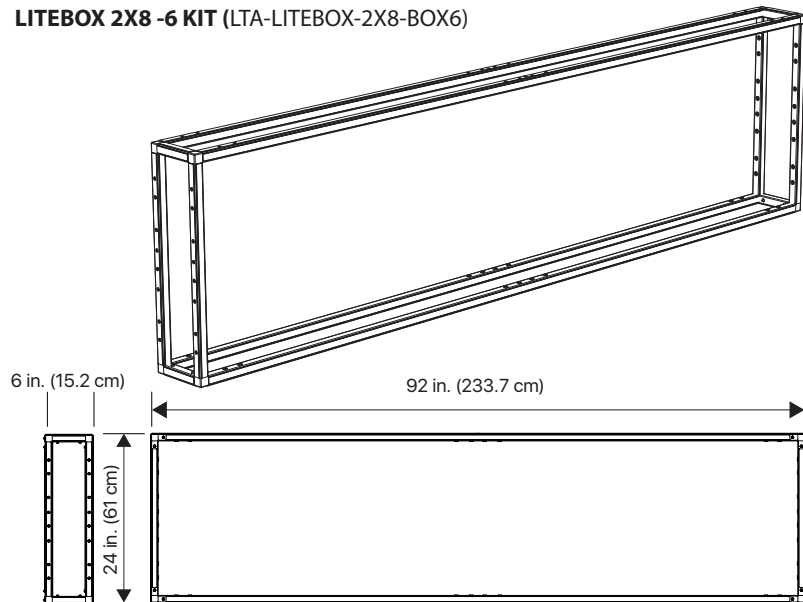

LITEBOX 2X8 -6 KIT (LTA-LITEBOX-2X8-BOX6)

LITEBOX 2X8-6 KIT INCLUDES:

FRAME SYSTEM

- (4) 92" LiteBox Tube (LTA-LITEBOX-EXTRUSION-92)
- (4) 24" LiteBox Tube (LTA-LITEBOX-EXTRUSION-24)
- (4) 6" LiteBox Tube (LTA-LITEBOX-EXTRUSION-6)
- (8) 3-Way Corner (LTA-LITEBOX-CORNER-3WAY)

DIFFUSION

- (1) Full Diffusion (LTA-LITEBOX-DIFF-9224-F)
- (1) Half Diffusion (LTA-LITEBOX-DIFF-9224-H)
- (1) Quarter Diffusion (LTA-LITEBOX-DIFF-9224-Q)

MOUNTING

- (2) Mount with Baby Pin (LTA-LITEBOX-BABY)

SIDES

- (2) 92" x 6" Solid Side Panels (LTA-LITEBOX-SIDE-9206-SOLID)
- (2) 24" x 6" Solid Side Panels (LTA-LITEBOX-SIDE-2406-SOLID)

OPTIONAL ACCESSORIES:

- LiteTile 2X8 (LT-PLUS-EIGHT-HY-TILE)
- 2' x 8' SnapGrid (LTA-LITEBOX-2X8-LC-SNAPGRID40)
- Ram Mount (LTA-LITEBOX-RAM)
- Hinge (LTA-LITEBOX-HINGE)
- Grip Head (LTA-LITEBOX-GRIPHEAD)

	Height		Width		Depth		Weight without LiteMat+ Plus 8		Weight with LiteMat+ Plus 8	
	(in.)	(mm)	(in.)	(mm)	(in.)	(mm)	(lb)	(kg)	(lb)	(kg)
LITEBOX 2X8 -1 KIT with DIFFUSION	24	610	92	2336	1	25	5.4	2.4	13.6	3.7
LITEBOX 2X8 -6 KIT with DIFFUSION and SIDE PANELS	24.25	616	92.25	2343	6	152	12	5.4	20	5.7

LITEGEAR, INC.

Hours: Monday-Friday 8AM-4:30PM (PST)
Tel: +1 818 358-8542 SMS: +1 818 495-0600
Email: info@litegear.com or support@litegear.com
Web: www.litegear.com