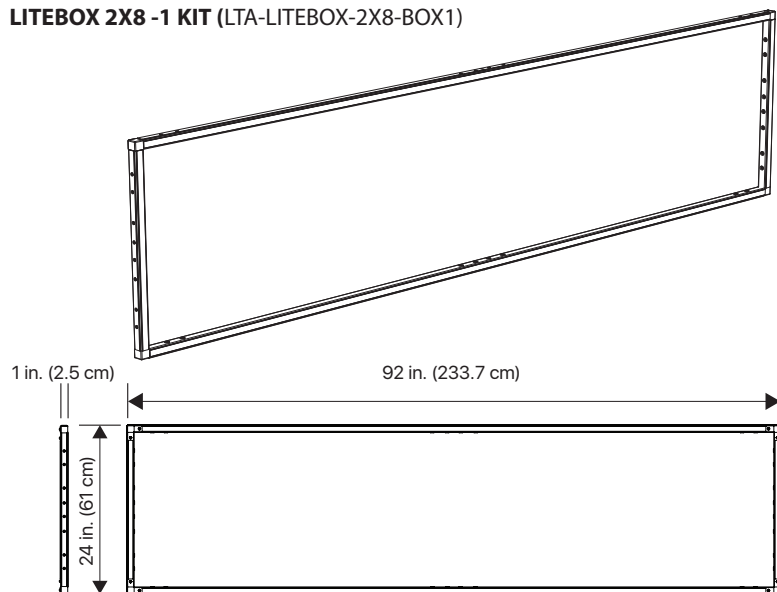

LITEBOX™ 2X8

MODEL - LITEBOX™ 2X8, LED LIGHTING FRAME SYSTEM FOR CINEMA, TV AND VIDEO

LITEBOX is the perfect accessory for the LiteTile+ Plus. This modular system is designed to mount a LiteTile+ Plus 8 to a lightweight rigid frame and then have the option of diffusing the LEDs at 1 inch (2.5 cm) or 6 inches (15 cm) away. LiteBox comes with the same three, familiar diffusers as LiteMat and opaque fabric sides to eliminate spill light when used in the 6-inch deep version. For rigging, LiteBox is surrounded by 1/4"-20 threaded inserts and comes with an optional 5/8" baby pin adapter or grip head mounts.

LITEBOX 2X8 -1 KIT (LTA-LITEBOX-2X8-BOX1)

LITEBOX 2X8-1 KIT INCLUDES:

FRAME SYSTEM

- (2) 92" LiteBox Tube (LTA-LITEBOX-EXTRUSION-92)
- (2) 24" LiteBox Tube (LTA-LITEBOX-EXTRUSION-24)
- (4) 2-Way Corner (LTA-LITEBOX-CORNER-2WAY)

LITEBOX 2X8-6" BEAM SPREAD (IMPERIAL/METRIC) — WITH QUARTER DIFFUSION

Beam Size H x W (in.)	222 x 208	296 x 277	370 x 346	443 x 415	517 x 484	591 x 554	665 x 623	739 x 692
Distance (in.)	72	96	120	144	168	192	216	240
Beam Size H x W (cm)	563 x 527	751 x 703	939 x 879	1126 x 1054	1314 x 1230	1502 x 1406	1690 x 1582	1877 x 1757
Distance (cm)	183	244	305	366	427	488	549	610

LITEBOX 2X8-6" BEAM SPREAD (IMPERIAL/METRIC) — WITH FULL DIFFUSION

Beam Size H x W (in.)	222 x 208	296 x 277	370 x 346	443 x 415	517 x 484	591 x 554	665 x 623	739 x 692
Distance (in.)	72	96	120	144	168	192	216	240
Beam Size H x W (cm)	563 x 527	751 x 703	939 x 879	1216 x 1054	1314 x 1230	1502 x 1406	1690 x 1582	1877 x 1757
Distance (cm)	183	244	305	366	427	488	549	610