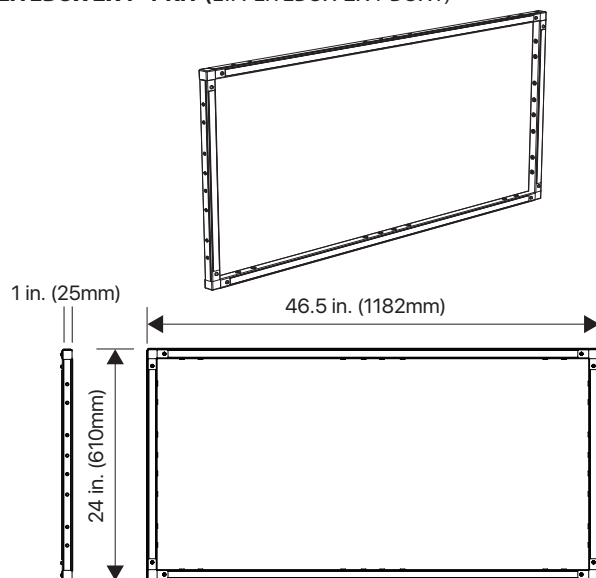

LITEBOX™ 2X4

MODEL - LITEBOX™ 2X4, LED LIGHTING FRAME SYSTEM FOR CINEMA, TV AND VIDEO

LITEBOX is the perfect accessory for the LiteTile+ Plus. This modular system is designed to mount a LiteTile+ Plus 4 to a lightweight rigid frame and then have the option of diffusing the LEDs at 1 inch (2.5 cm) or 6 inches (15 cm) away. LiteBox comes with the same three, familiar diffusers as LiteMat and opaque fabric sides to eliminate spill light when used in the 6-inch deep version. For rigging, LiteBox is surrounded by 1/4"-20 threaded inserts and comes with (2) 5/8" baby pin adapters. Optional rigging accessories include grip head mounts or ram style mounts.

LITEBOX 2X4 -1 KIT (LTA-LITEBOX-2X4-BOX1)

LITEBOX 2X4-1 KIT INCLUDES:

FRAME SYSTEM

- (2) 48" LiteBox Tube (LTA-LITEBOX-EXTRUSION-48)
- (2) 24" LiteBox Tube (LTA-LITEBOX-EXTRUSION-24)
- (4) 2-Way Corner (LTA-LITEBOX-CORNER-2WAY)

DIFFUSION

- (1) Full Diffusion (LTA-LITEBOX-DIFF-4824-F)
- (1) Half Diffusion (LTA-LITEBOX-DIFF-4824-H)
- (1) Quarter Diffusion (LTA-LITEBOX-DIFF-4824-Q)

MOUNTING

- (2) Mount with Baby Pin (LTA-LITEBOX-BABY)

OPTIONAL ACCESSORIES:

- LiteTile 2X4 (LT-PLUS-FOUR-HY-TILE)
- 2' x 4' SnapGrid (LTA-LITEBOX-2X4-LC-SNAPGRID40)
- Ram Mount (LTA-LITEBOX-RAM)
- Hinge (LTA-LITEBOX-HINGE)
- Grip Head (LTA-LITEBOX-GRIPHEAD)