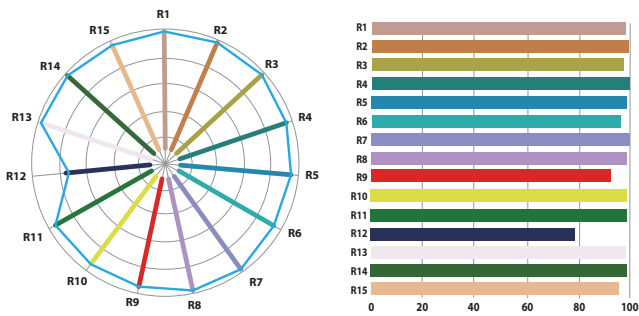

PHOTOMETRIC SPECIFICATIONS (IMPERIAL/METRIC)

CCT	CRI	TLCI	Lumens	fc @ 72 in.	fc @ 96 in.	fc @ 120 in.	fc @ 144 in.	fc @ 168 in.	fc @ 192 in.	fc @ 216 in.	fc @ 240 in.
2600~6200	95+	95+	20384	318	179	114	80	59	45	36	29

CCT	CRI	TLCI	Lumens	Lux @ 183 cm	Lux @ 244 cm	Lux @ 305 cm	Lux @ 366 cm	Lux @ 427 cm	Lux @ 488 cm	Lux @ 549 cm	Lux @ 610 cm
2600~6200	95+	95+	20384	3417	1922	1230	854	628	481	380	308

Measurements obtained using a LiteTile+ Plus 8 in vertical and horizontal positions connected to a LiteDimmer+ Plus AC400 DMX at full brightness under lab conditions.

BEAM SPREAD (IMPERIAL/METRIC)

Beam Size H x W (in.)	215 x 201	286 x 268	358 x 335	430 x 402	501 x 469	573 x 536	645 x 603	716 x 670
Distance (in.)	72	96	120	144	168	192	216	240
Beam Size H x W (cm)	546 x 510	728 x 681	909 x 851	1091 x 1021	1273 x 1191	1455 x 1361	1637 x 1531	1819 x 1701
Distance (cm)	183	244	305	366	427	488	549	610

Measurements obtained using a LiteTile+ Plus 8 in vertical and horizontal positions connected to a LiteDimmer+ Plus AC400 DMX at full brightness under lab conditions.

TUNGSTEN COLOR RENDERING INDEX