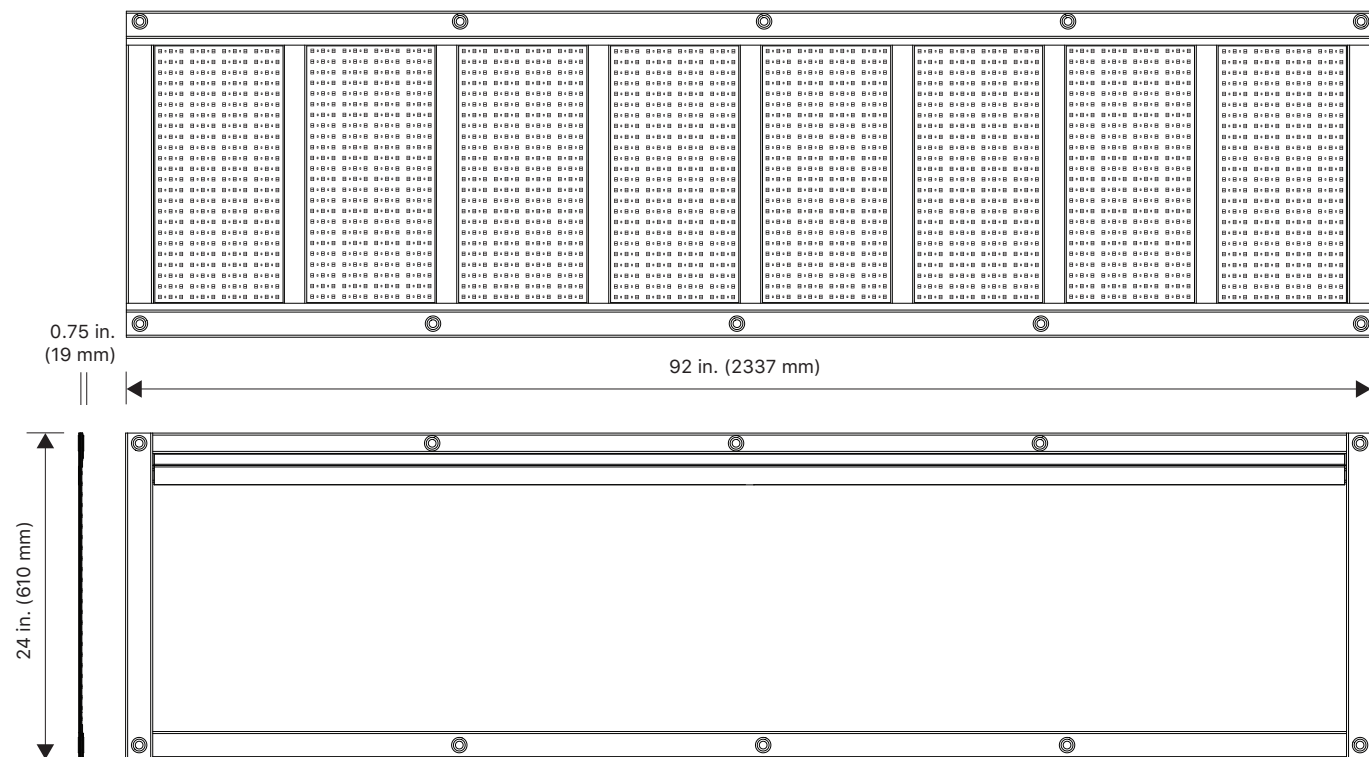

SPECIFICATIONS (IMPERIAL/METRIC)

POWER RATING 400W
INPUT VOLTAGE 24VDC
CURRENT DRAW..... 16.67A
LED QUANTITY 4608
DIMMING RANGE..... 0 to 100% continuous*
*When paired with a compatible LiteGear Dimmer
MOUNTING ..... Velcro®-Lined Border (Front and Back)
Large Eyelets for Sash Cord or Cable Ties
Optional LiteBox Frame
AMBIENT TEMP. OPERATION ..... -10° to +50° C (14° to 122° F)
IP RATING..... IP50

LITETILE MODEL

LiteTile+ Plus 8 (LT-PLUS-EIGHT-HY-TILE)

OPTIONAL ACCESSORIES

LiteDimmer+ Plus AC400 DMX (LD-PLUS-AC400-DMX)
PL7 Extension, 12' (CA-PL7-EXT-12)
PL7 Extension, 24' (CA-PL7-EXT-24)
LiteBox 2' x 8', 1" Deep (LTA-LITEBOX-2X8-BOX1)
LiteBox 2' x 8', 6" Deep (LTA-LITEBOX-2X8-BOX6)
LiteBox 4' x 8', 1" Deep (LTA-LITEBOX-4X8-BOX1)
LiteBox 4' x 8', 6" Deep (LTA-LITEBOX-4X8-BOX6)

Height		Width		Depth		Weight	
(in.)	(mm)	(in.)	(mm)	(in.)	(mm)	(lb)	(kg)
24	610	92	2337	0.75	19	7.6	3.5

WARNING: DO NOT OPERATE FIXTURE WHILE FOLDED

LITEGEAR, INC.
Hours: Monday-Friday 8AM-4:30PM (PST)
Tel: +1 818 358-8542 SMS: +1 818 495-0600
Email: info@litegear.com or support@litegear.com
Web: www.litegear.com