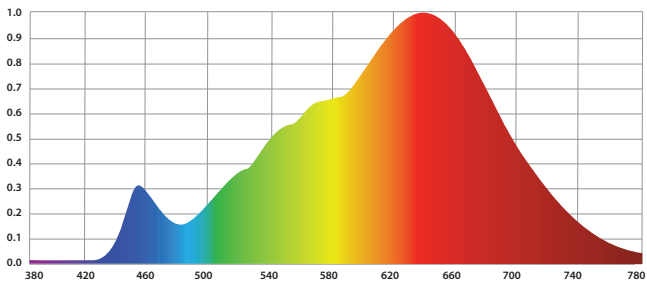

TUNGSTEN SPECTRAL GRAPH