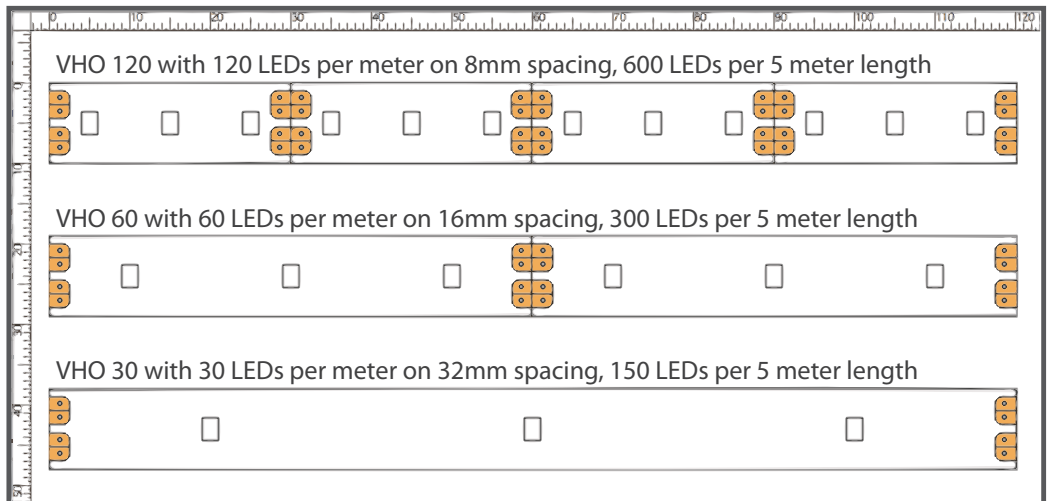

LiteRibbon VHO 120, 60 and 30 comparison layout